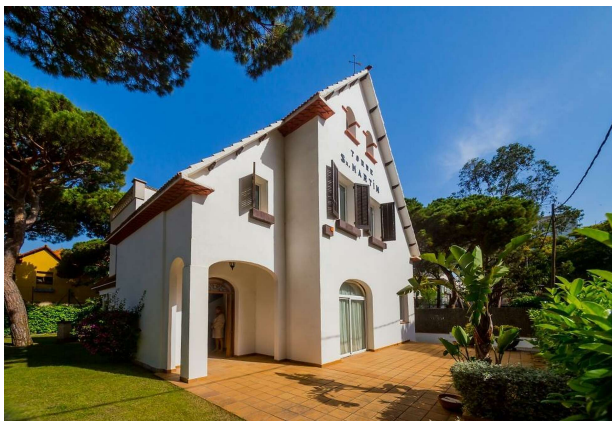

Single family Home - **Platja d'Aro**

ref. CBF45295

**835.000 €**

525 m2

281 m2

4

2

G - 629 kWh/m2