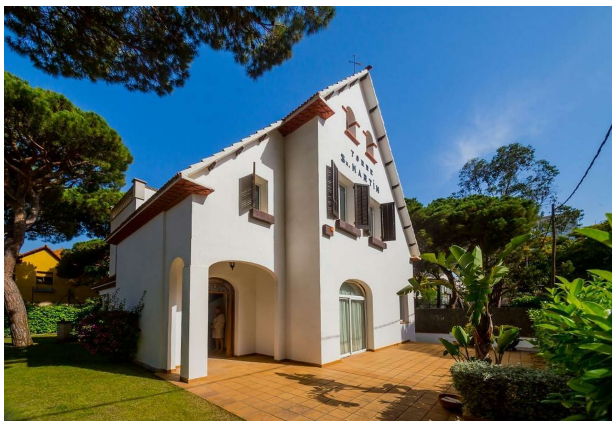

Single family Home - **Platja d'Aro**

ref. CBF45295

835.000 €

525 m2

281 m2

4

2

G - 629 kWh/m2