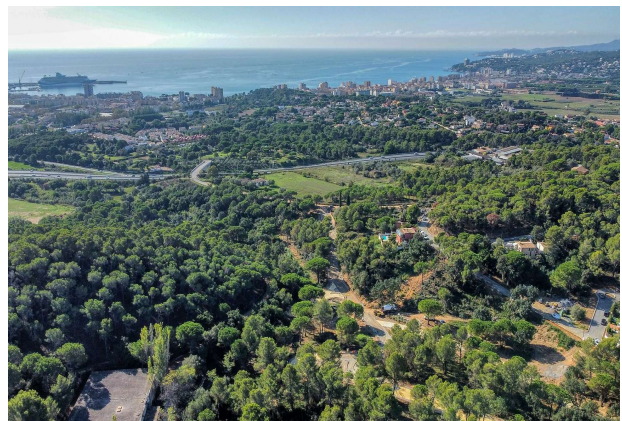

Plot - **Palamós**

ref. GH-CBF4576

New construction plots in Palamós with sea views.

131.000 €

600 m2

0

Pending