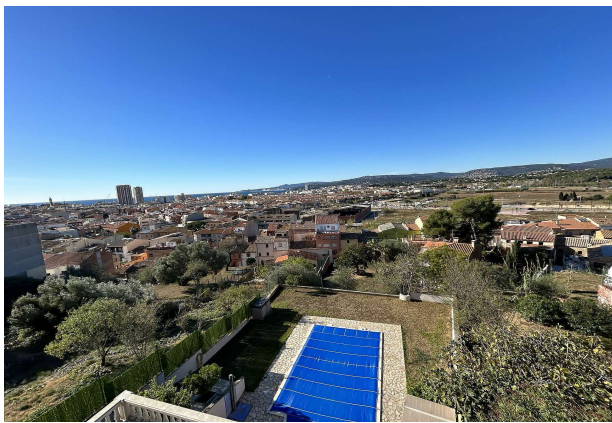

Single family Home - **Palamós**

ref. CBF47715

Beautiful villa with sea views in Palamós

**660.000 €**

558

492 m2

4

4