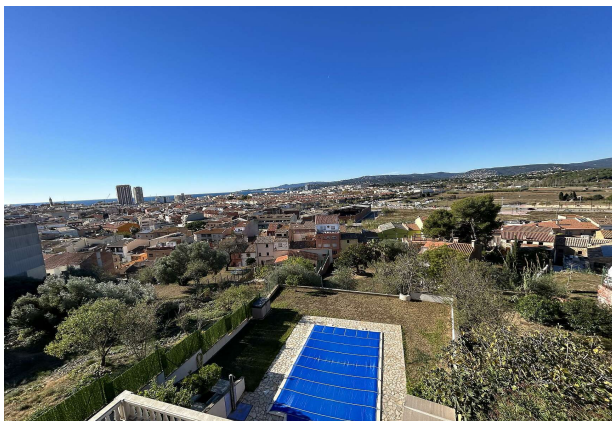

Single family Home - **Palamós**

ref. CBF47715

Beautiful villa with sea views in Palamós

**660.000 €**

558

492 m2

4

4