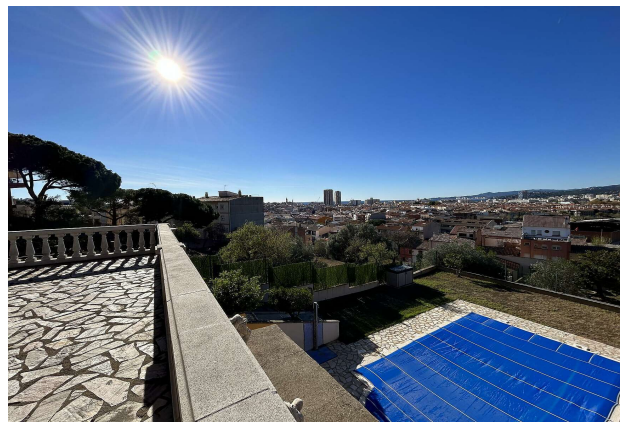

Single family Home - **Palamós**

ref. CBF47715

Beautiful villa with sea views in Palamós

**660.000 €**

558

492 m2

4

4