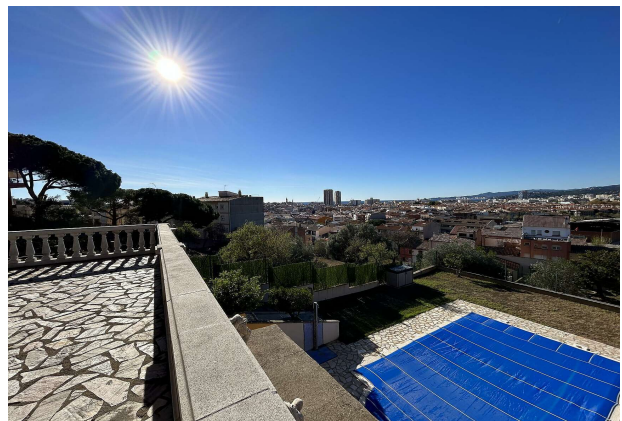

Single family Home - **Palamós**

ref. CBF47715

Beautiful villa with sea views in Palamós

**660.000 €**

558

492 m2

4

4