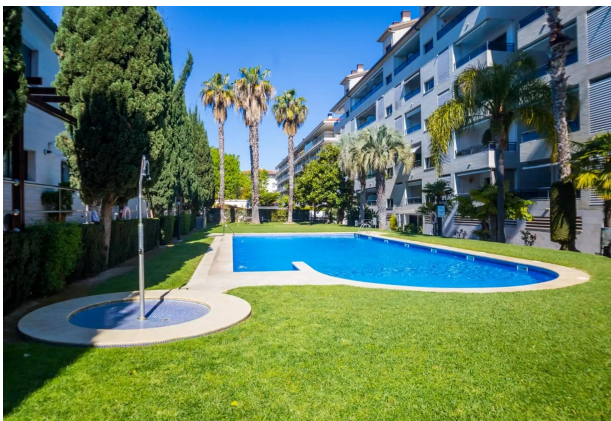

Serial house - **Platja d'Aro**

ref. CBF5279

Beautiful detached house in the port area for 6 people

**Price on request**

198 m2

3

3

Pending