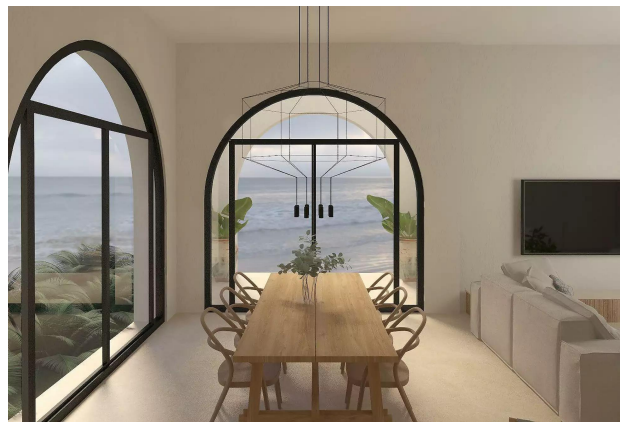

Single family Home - **Sant Feliu de Guíxols**

ref. CBF4840

Front Line Traditional Villa

3.900.000 €

450

350 m2

3

2