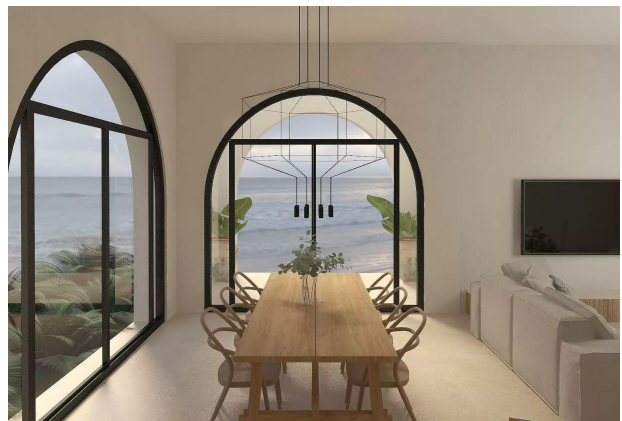

Single family Home - **Sant Feliu de Guíxols**

ref. CBF4840

Front Line Traditional Villa

3.900.000 €

450

350 m2

3

2